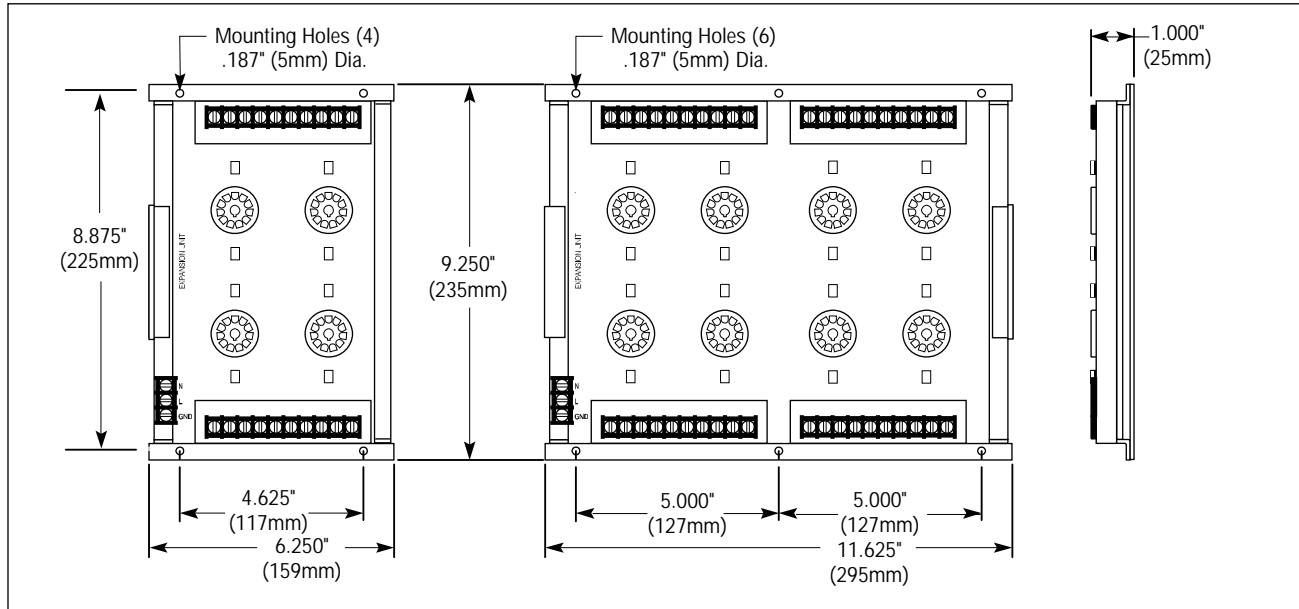

MB-6048 MULTI-BURNER CONTROL EXPANSION BOARD

Installation Bulletin
for MB-604E and MB-608E

MB-608E

DESCRIPTION

For Multi-Burner Control systems using the MB-600S that require more than 4 burners, Fireeye provides two optional expansion modules. The MB-604E provides the capability to add up to 4 flame sensing modules (MBPF-100PF). The MB-608E provides the capability to add up to 8 flame sensing modules (MBPF-100PF). For systems monitoring 13 to 20 burners, two of the MB-608E expansion boards are daisy chained together.

NOTE: The four burner expansion board, MB-604E, CANNOT be used in conjunction with the eight burner expansion board, MB-608E.

MB-604E

59-506-1

A cable, part numbers 59-506-1 or 59-506-3, connects either expansion board to the Multi-Burner Control system, MB-600S. (J8 on the motherboard to J2 on the expansion board).

The 59-506-1 is 6 inches and the 59-506-3 is 36 inches.

The flame sensing modules are secured to the Expansion Board through the use of locking screws supplied on the flame sensing modules, MB-600PF.

DIMENSIONS