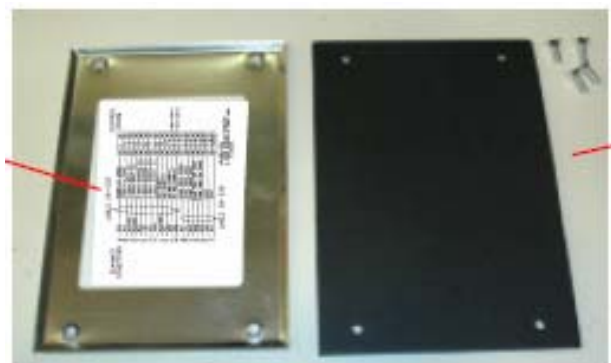

59-5356C-xx-TB Wiring Harness for 105F1-1 Paragon Flame Scanner

Description

Fireeye offers the 59-535C and 59-536C cables pre-wired with the female quick disconnects for use with the Paragon flame scanners. The 59-535C cable is a twelve (12) conductor cable and the 59-536C is an eight (8) conductor cable. Fireeye offer a wiring harness complete with pre-wired cables and connectors, flexible conduit and a 60-2862 terminal box.

See bulletin CU-108 for detailed scanner wiring connections.

Using Wiring Harness

To provide an easy method to wire the Paragon Scanners, Fireeye offers a wiring harness in five different lengths (10', 20', 35', 40' and 50'). The harness has two pre-wired female quick disconnects to plug into the male quick disconnects on the Paragon scanner. The other end of the wiring harness has a conduit box with a 1 to 20 connector terminal strip. See picture 1 below:

PICTURE 1

PICTURE 2

A wiring diagram is included on the rear of the termination box cover and is also shown in picture 2.

Pre-Wired connections for the 59-5356C-xx-TB		
Cable Colors		Terminal Box
RED	POWER (+) 24VDC	1
BLACK	POWER (-) 24VDC	2
RED/YELLOW	4-20ma INPUT (+)	3
RED/BLACK	4-20ma INPUT (-)	4
BLUE	4-20ma OUTPUT2 (+)	5
TAN	4-20ma OUTPUT2 (-)	6
VIOLET	4-20ma OUTPUT1 (+)	7
GRAY	4-20ma OUTPUT1 (-)	8
RED/GREEN	FILE SELECT 1	9
YELLOW	FILE SELECT 2	10
BROWN	RS-485 COMM A	11
ORANGE	RS-485 COMM B	12
BLACK	FLAME RELAY (COM)	14
YELLOW	FLAME RELAY (N.O)	15
RED	FLAME RELAY (N.C)	16
BROWN	FLAME TEMP SET POINT	17
WHITE	FLAME TEMP SET POINT	18
ORANGE	FAULT	19
BLUE	FAULT	20

59-535

59-536

Future Use

Flame Temperature

Flame Signal

59-535 Large Diameter Cable, terminals 1-12
 59-536 Small Diameter Cable, terminals 14-20

ORDERING INFORMATION

The wiring harness if available is 5 lengths 10, 20, 30, 40 and 50 feet see table below for part numbers.